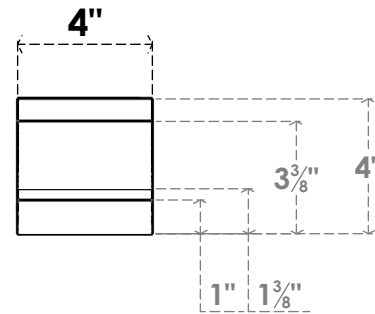

ITEM NUMBER: BRCPC040X32000X04000BOA

4"W X 32"D X 4"H BALBOA ARCHITECTURAL GRADE PVC CLOSED KNEE BRACE

SIDE PROFILE

FRONT PROFILE

ISOMETRIC

EKENA MILLWORK
2300 WEST MAIN ST.
CLARKSVILLE, TX 75426
TOLL FREE: 866-607-0453
WWW.EKENAMILLWORK.COM