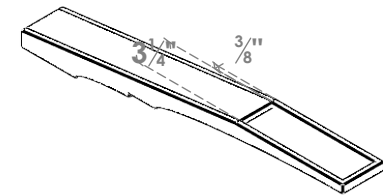

ITEM NUMBER: BRCPC040X32000X04000BOA

4"W X 32"D X 4"H BALBOA ARCHITECTURAL GRADE PVC CLOSED KNEE BRACE

SIDE PROFILE

FRONT PROFILE

ISOMETRIC

EKENA MILLWORK
2300 WEST MAIN ST.
CLARKSVILLE, TX 75426
TOLL FREE: 866-607-0453
WWW.EKENAMILLWORK.COM