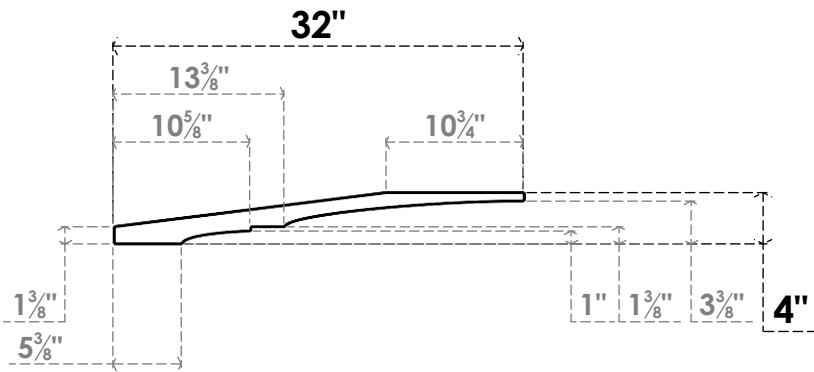

ITEM NUMBER: BRCPC040X32000X04000BOA

4"W X 32"D X 4"H BALBOA ARCHITECTURAL GRADE PVC CLOSED KNEE BRACE

SIDE PROFILE

FRONT PROFILE

ISOMETRIC

EKENA MILLWORK
2300 WEST MAIN ST.
CLARKSVILLE, TX 75426
TOLL FREE: 866-607-0453
WWW.EKENAMILLWORK.COM